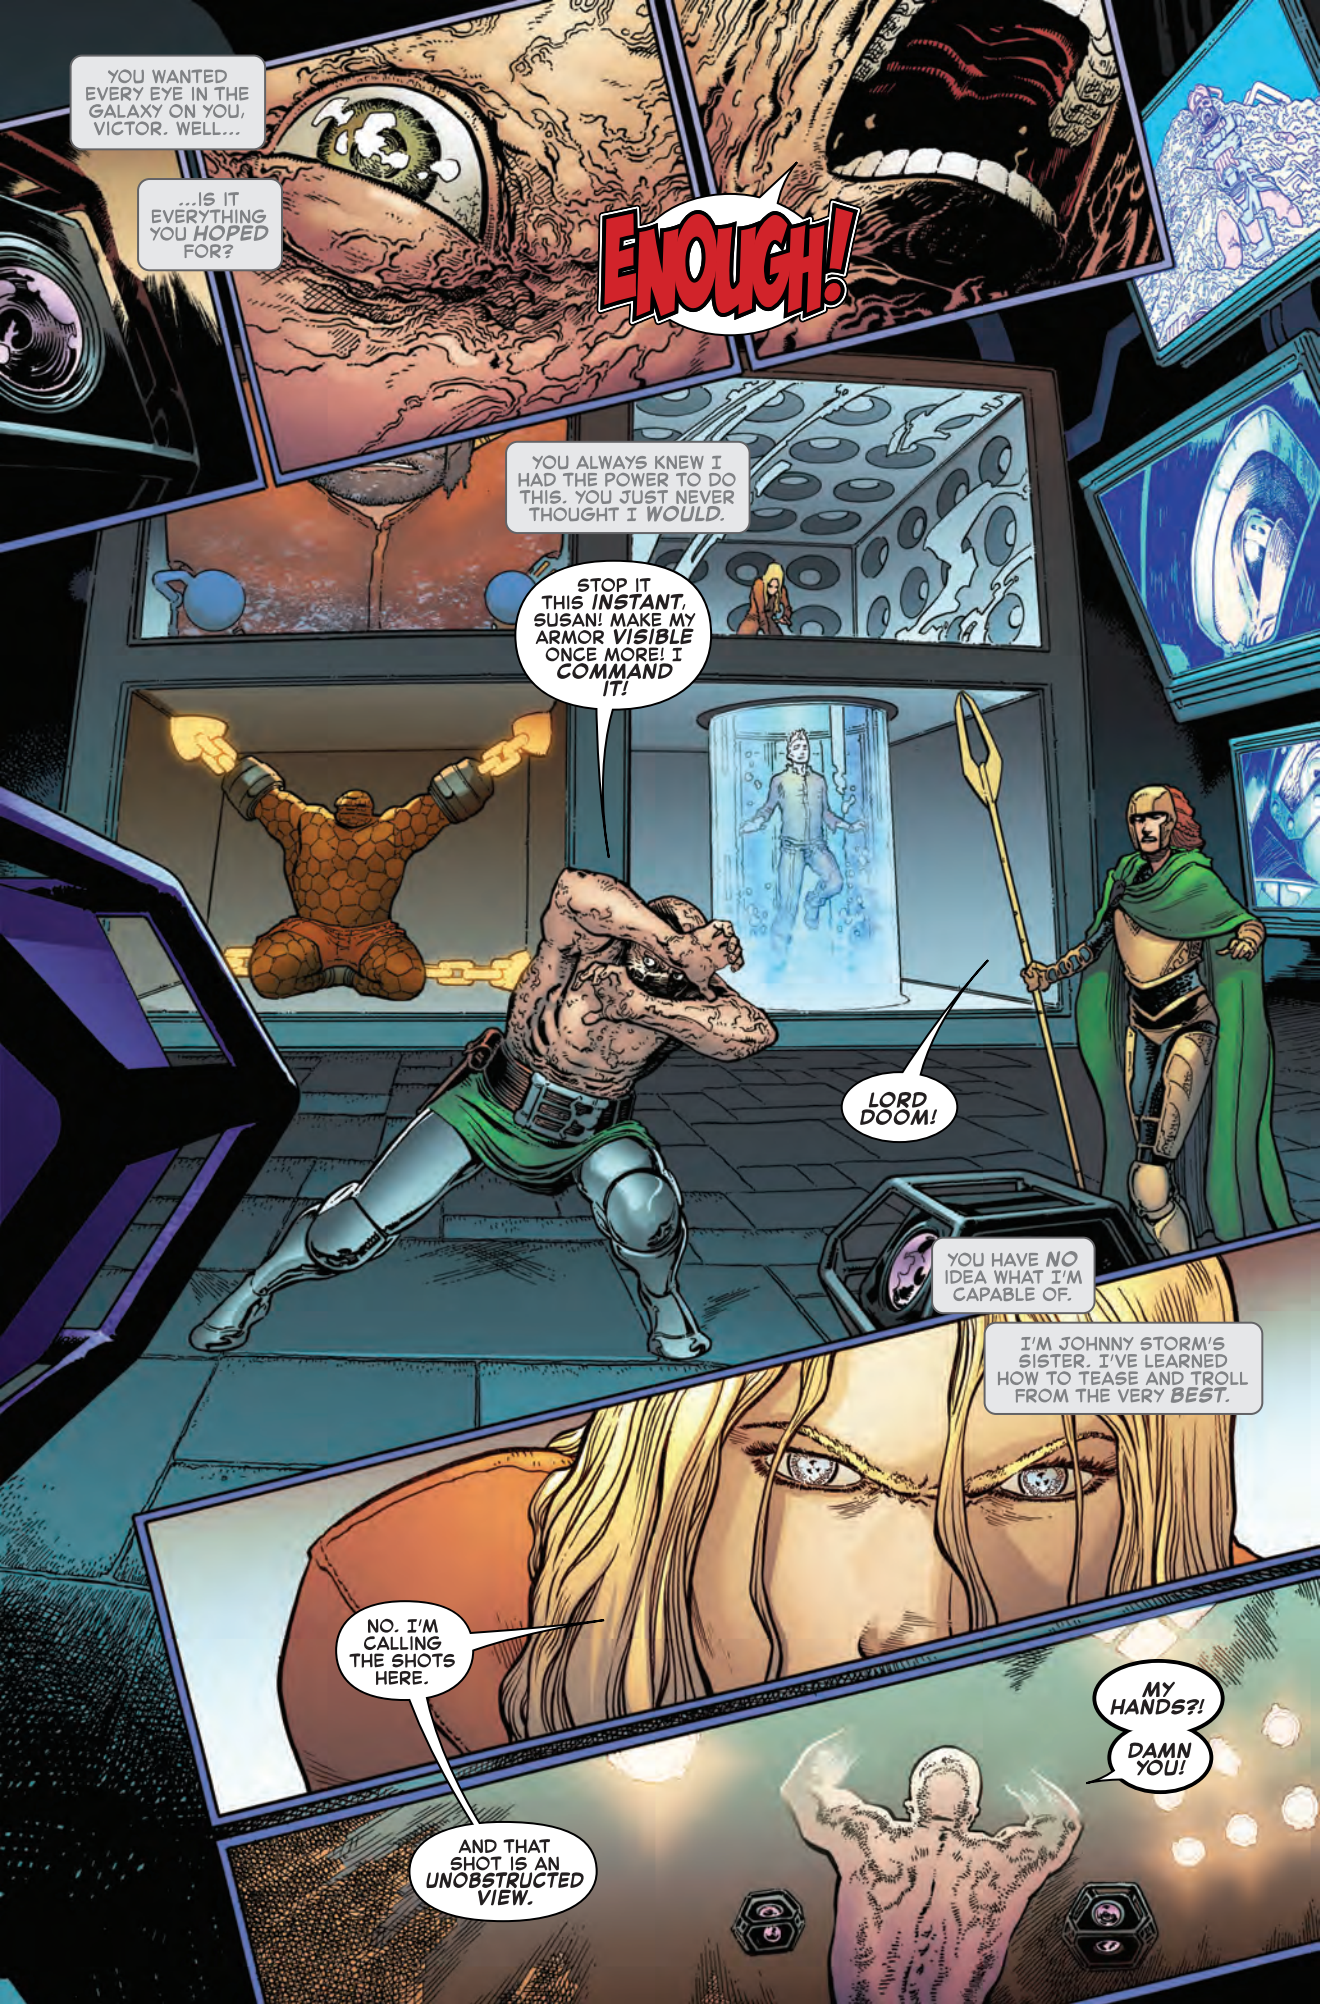

LORD DOOM!

YOU HAVE NO IDEA WHAT I'M CAPABLE OF.

I'M JOHNNY STORM'S SISTER. I'VE LEARNED HOW TO TEASE AND TROLL FROM THE VERY BEST.

NO. I'M CALLING THE SHOTS HERE.

AND THAT SHOT IS AN UNOBSTRUCTED VIEW.

MY HANDS?!
DAMN YOU!

COUGH AND THAT, VIEWERS AT HOME, IS HOW YOU GET OUT OF A LOCKED TUBE.

ONE DOWN, THREE TO GO. HOW YOU HOLDING UP, BIG GUY?

CRAAAAAAK

SITTIN' PRETTY, STORM. THINK THE REST 'A YOU CAN HURRY UP? MY NOSE ITCHES.