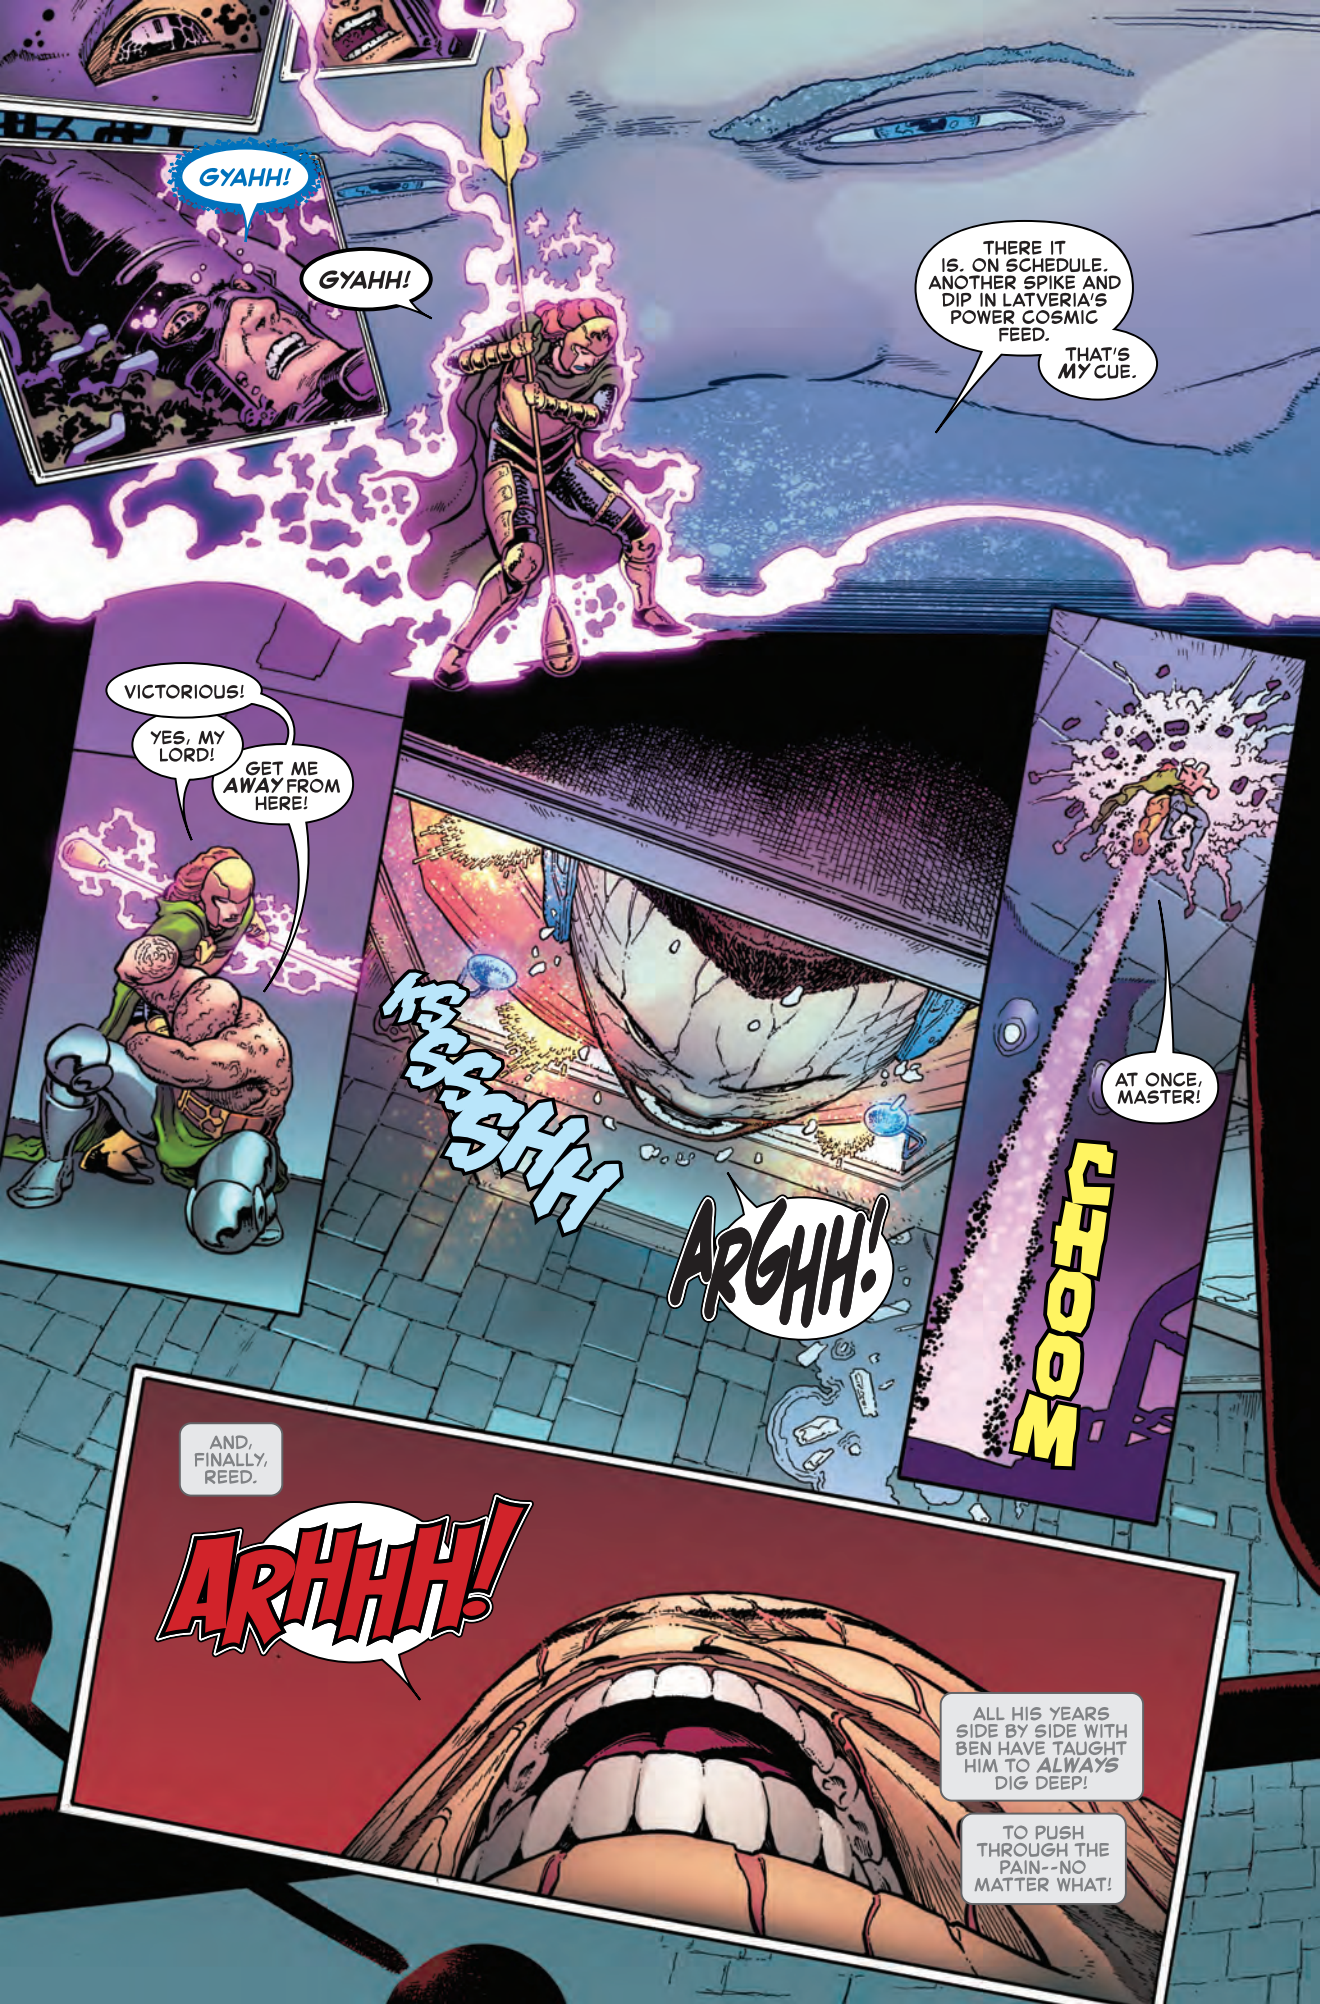

GYAHH!

GYAHH!

THERE IT IS. ON SCHEDULE. ANOTHER SPIKE AND DIP IN LATVERIA'S POWER COSMIC FEED. THAT'S MY CUE.

VICTORIOUS!

YES, MY LORD!

GET ME AWAY FROM HERE!

KSSSHH

ARGHH!

AT ONCE, MASTER!

BOOM

AND, FINALLY, REED.

ARHHH!

ALL HIS YEARS SIDE BY SIDE WITH BEN HAVE TAUGHT HIM TO ALWAYS DIG DEEP!

TO PUSH THROUGH THE PAIN--NO MATTER WHAT!