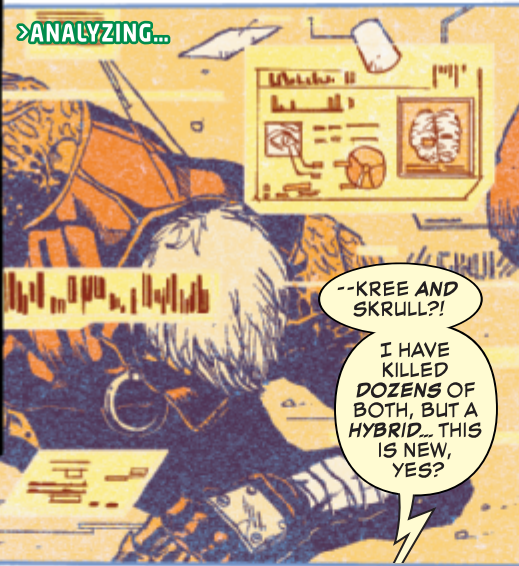

AH!

SOMEBODY HELP!

RUN!

YESYESYESYESYES--

WICCAN--

--A.K.A. BILLY KAPLAN.

ALSO KNOWN AS DEMIURGE, NOT SURE IF THAT'S CAUGHT ON.

SON OF A WITCH.

HULKLING--

--A.K.A. PRINCE DORREK VIII.

HIS BOYFRIEND THERE JUST CALLS HIM TEDDY ALTMAN.

A KREE-SKRULL HYBRID SHAPE-SHIFTER.

SEE, SEE? WE GOT TO CHANGE INTO OUR SUPER HERO GEAR IN A BATHROOM.

BUCKET LIST!

OKAY, FAIR.

SO WHO IS THIS?

TEDDY!

>ANALYZING...

--KREE AND SKRULL?!

I HAVE KILLED DOZENS OF BOTH, BUT A HYBRID... THIS IS NEW, YES?

CONTAIN THE ROBOT
CONTAIN THE ROBOT
CONTAIN THE ROBOT

RUDE.

IT MAY BE A RHETORICAL QUESTION, BUT IT IS IMPOLITE TO TALK OVER ME.